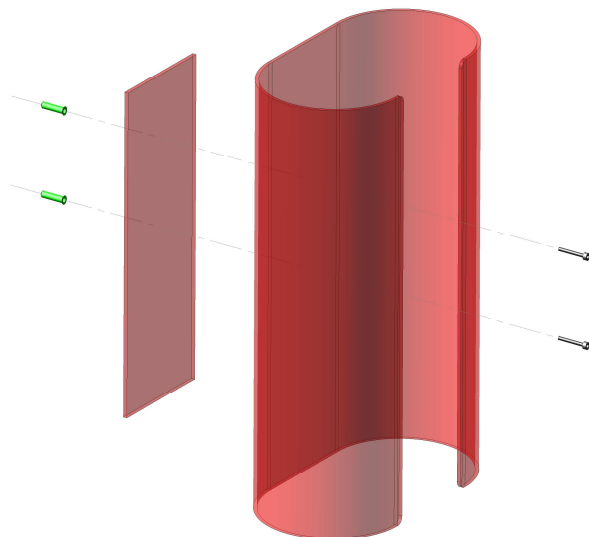

- EXTI-SHELTER**
- is made to protect your extinguisher against crush and fire
  - keeps your extinguisher proper and ready for use
  - is fire-proof
  - is break-proof
  - is easy to mount

- EXTI-SHELTER 9-12 ce L**
- for exthinguisher (Volume 9 to 12 liter)
  - foam, water or powder -  
(centric shape)

- contents: **EXTI-SHELTER 9-12 ce L**
- with EXTI-SHELTER base plate
  - 2 screws (stainless steel)
  - 2 plastic dowels (to drill  $\phi$  8,0 mm)
  - without extinguisher

- size: 400 x 220 x 700 mm

*take mesurements of your extinguisher to find hole-position*